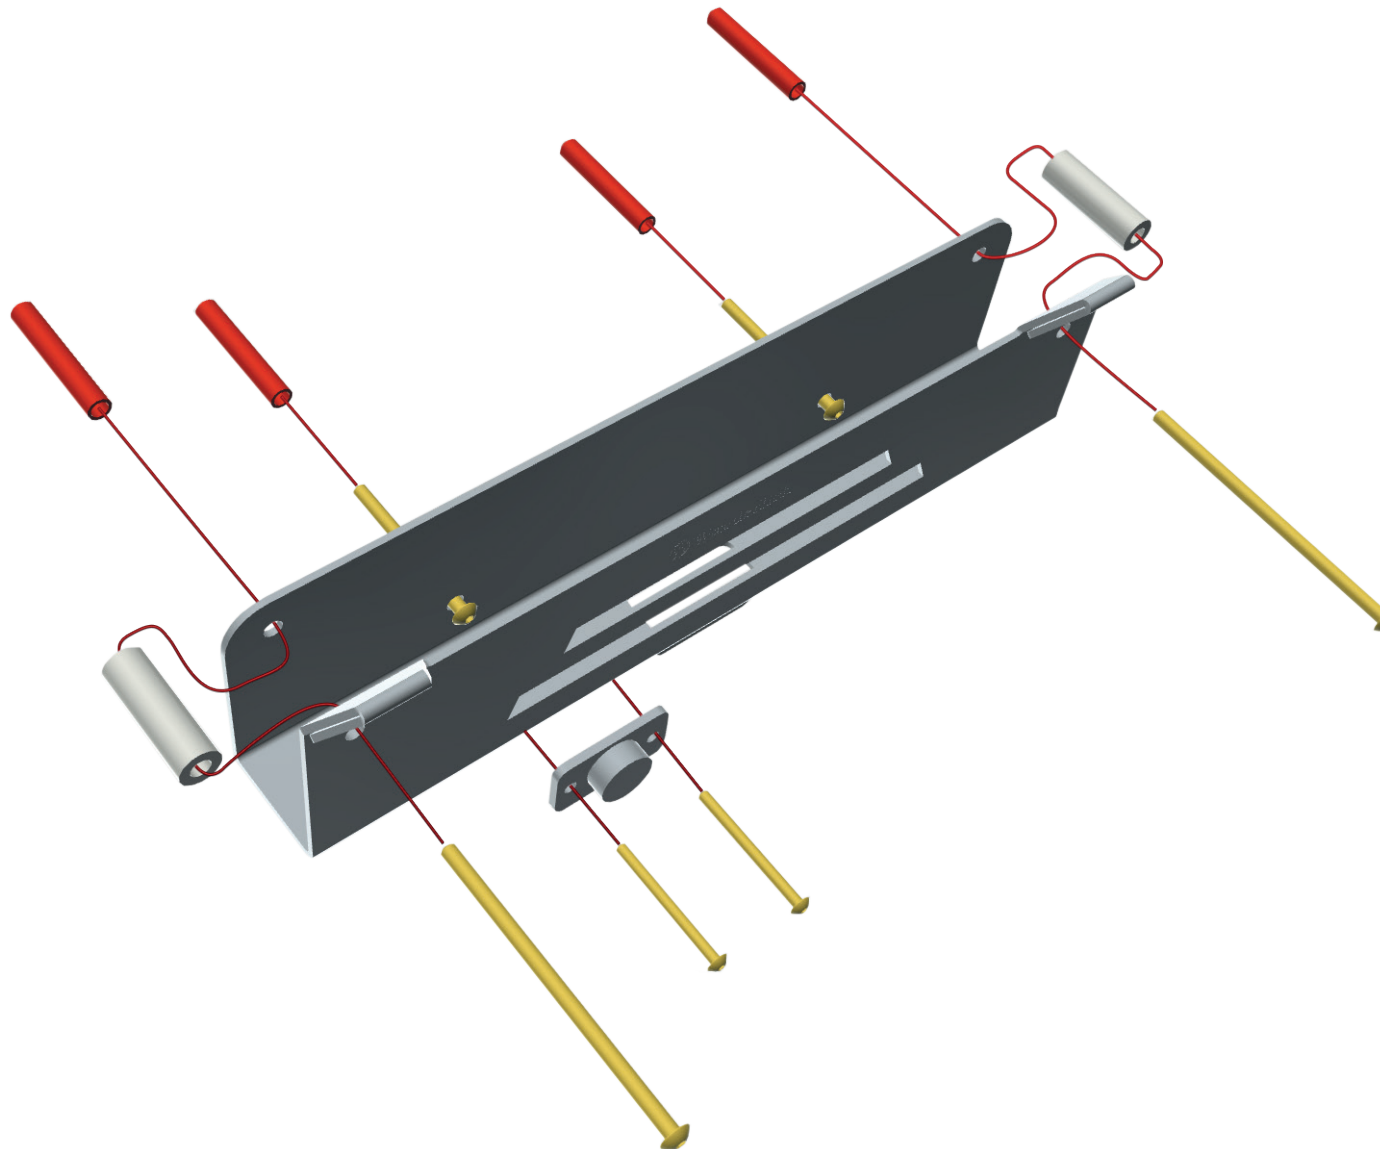

Wandhalterung

Suitcase holder

Titolare bagagli

Porte-bagages

Portaequipajes

Art.Nr.: 44902-00