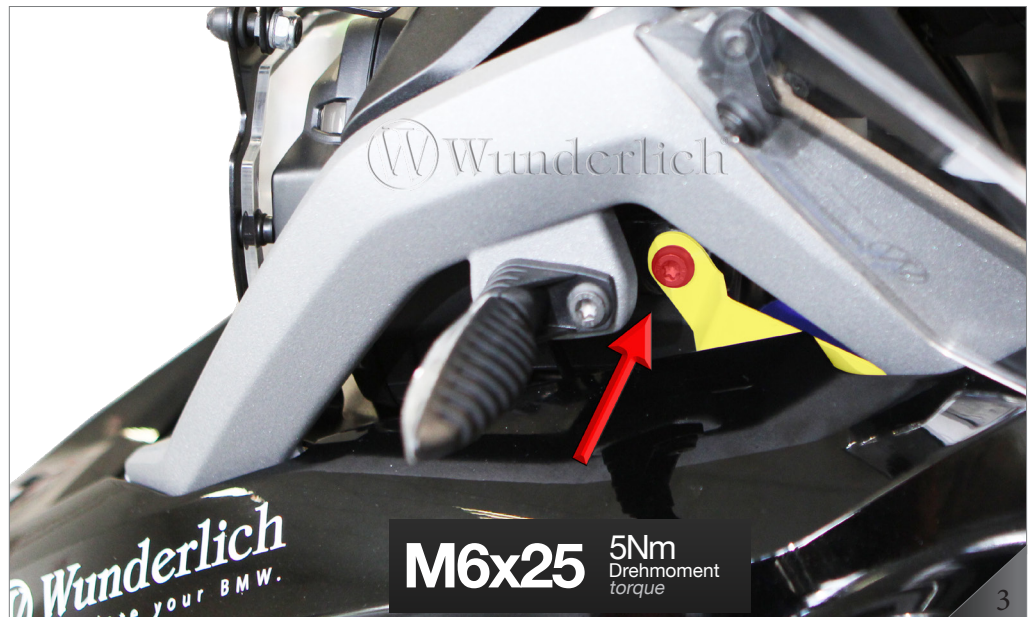

M6x25 5Nm
Drehmoment
torque