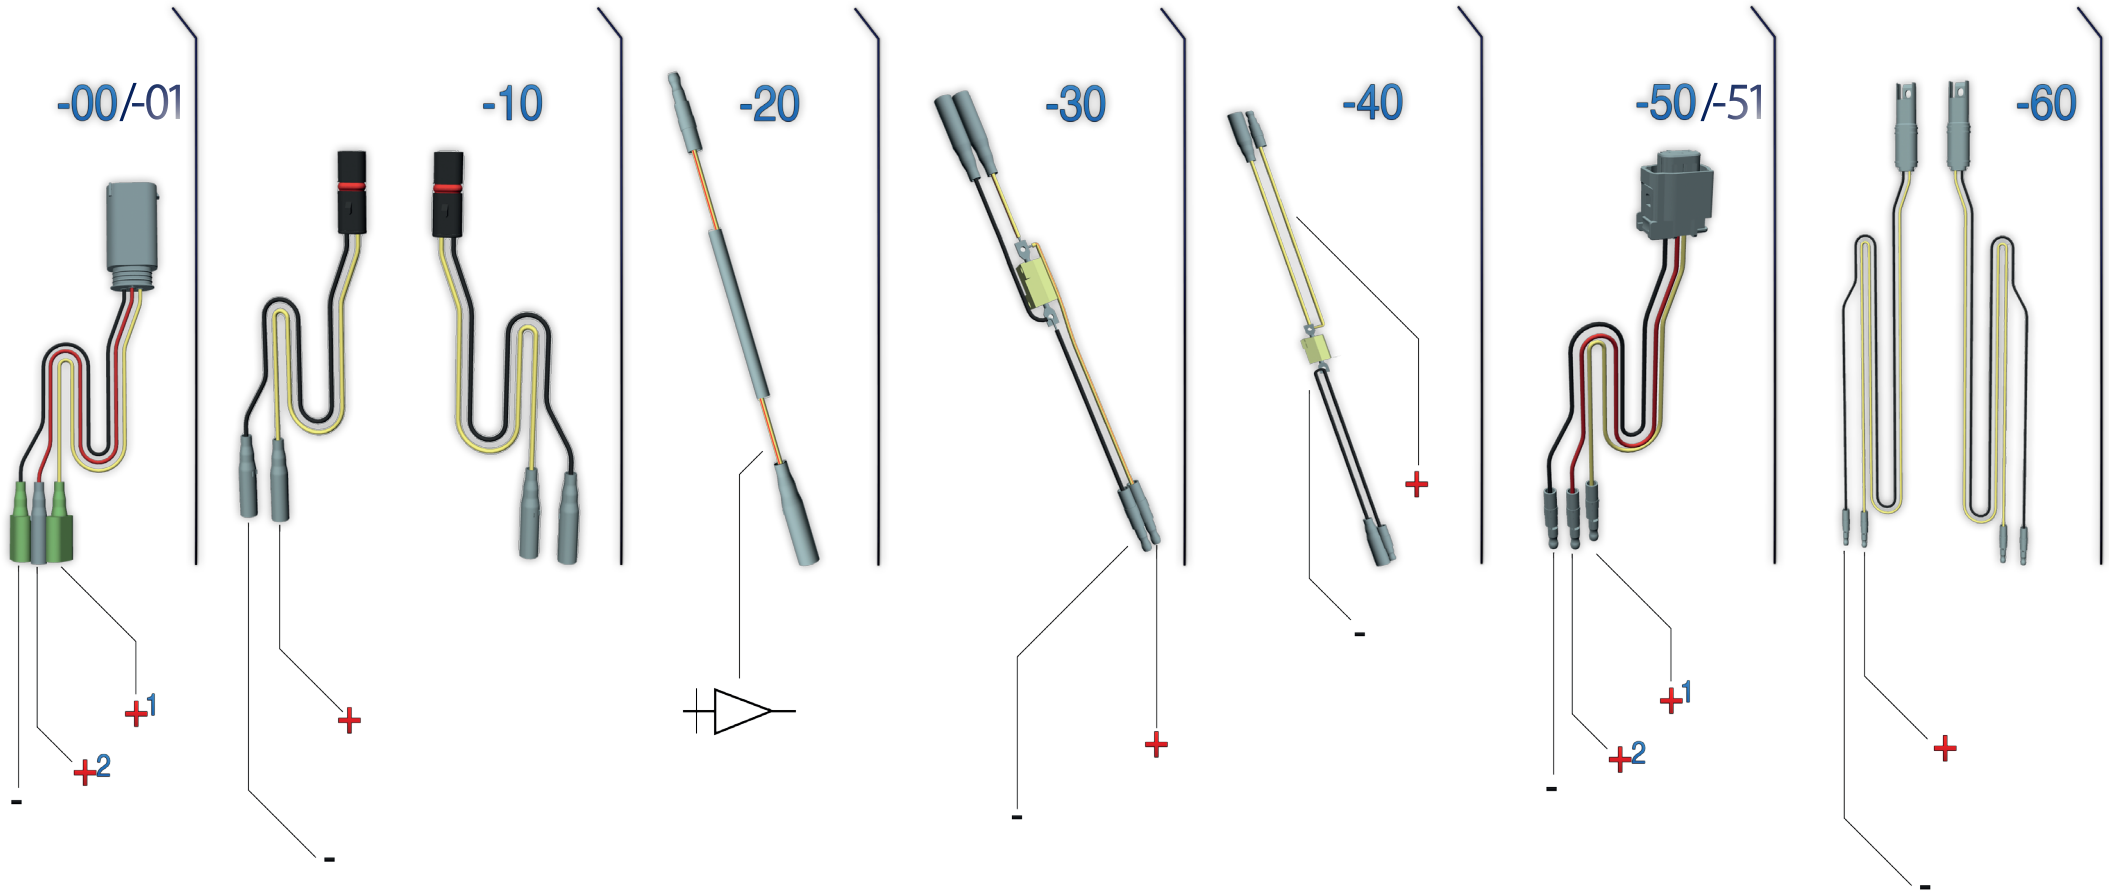

Adapter Kabel

Adapter cable

Cavo adattatore

Câble adaptateur

Cable adaptador

Art.Nr.: 44109

Wenn nicht anders vorgeben!

Unless otherwise stated!

+2 Bremslicht // brake light

+1 Rücklicht // taillight

Bitte kontrollieren Sie vor
Fahrtbeginn die korrekte
Funktionsweise ihres Fahrzeugs.

Check the correct operation of your
vehicle before driving.